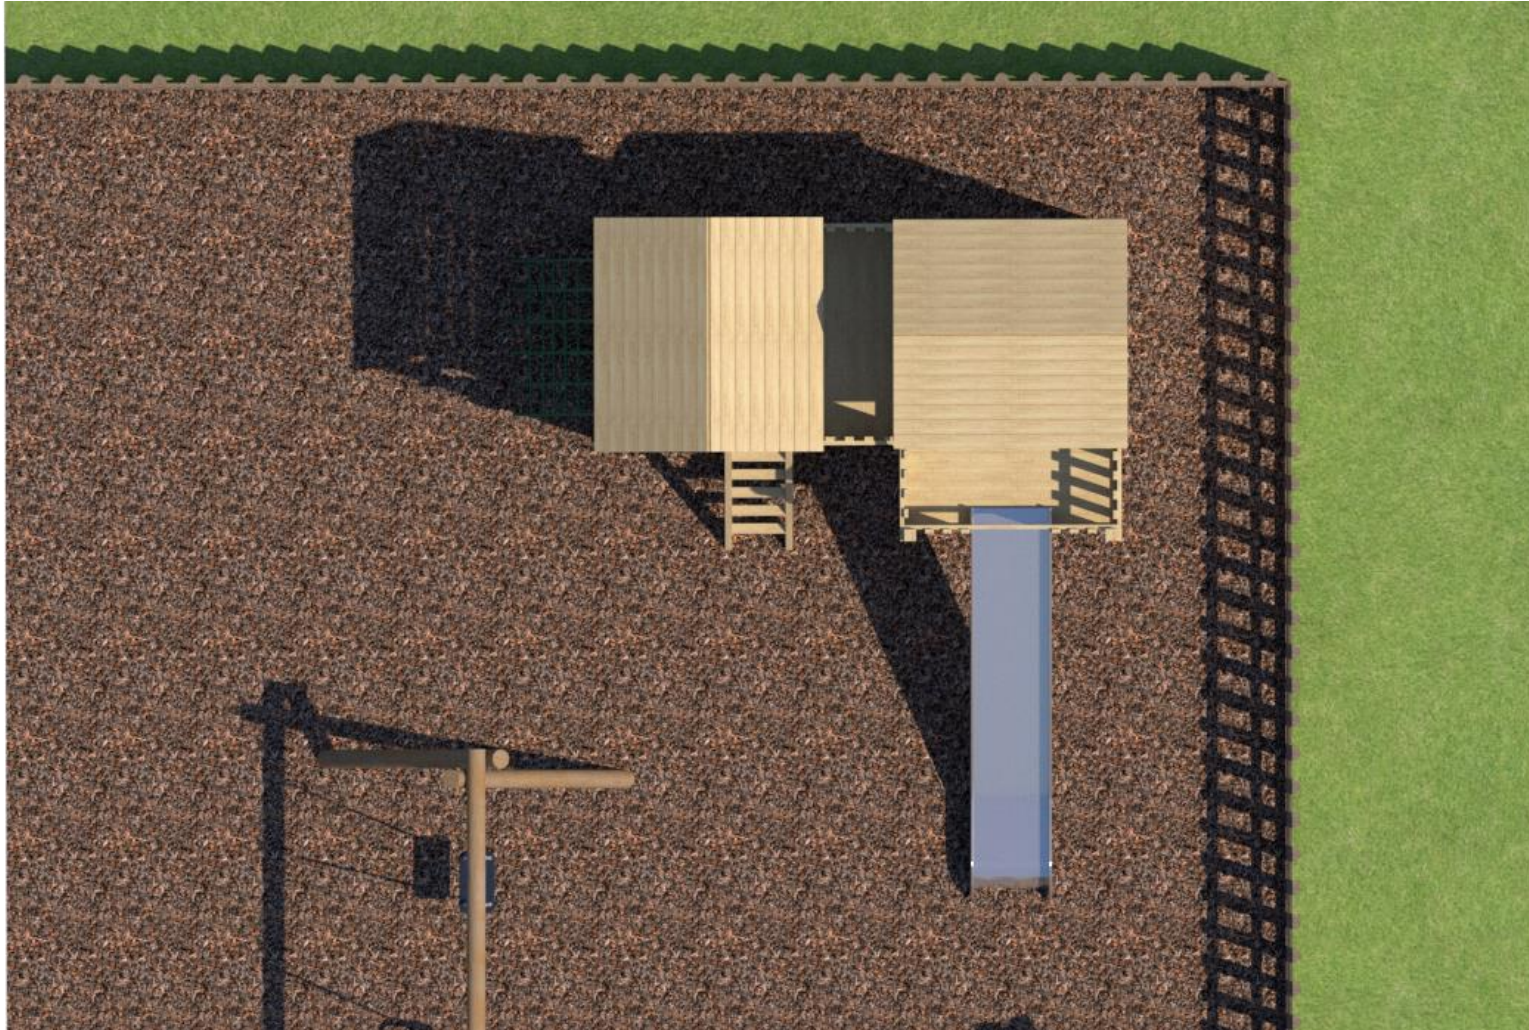

Discovery Explorer Set

Breakdown of Costs

| Quantity | Play Equipment | Each |
|----------|--|------------------|
| 1 | Remove and dispose of old tower | £640.00 |
| 1 | Commercial Discovery Adventurer (1.5m and 1.8m deck heights) | £5,750.00 |
| 1 | Use existing stainless steel slide | £0.00 |
| 1 | Scramble Net | £240.00 |
| 1 | Climbing Wall | £320.00 |
| 1 | Ladder | £160.00 |
| 1 | Benches | £95.00 |
| 1 | Delivery and Installation (2 x guys and 1 x haulier) | £1,050.00 |
| | Total Cost ex VAT | £8,255.00 |
| | Total Cost inc VAT | £9,906.00 |