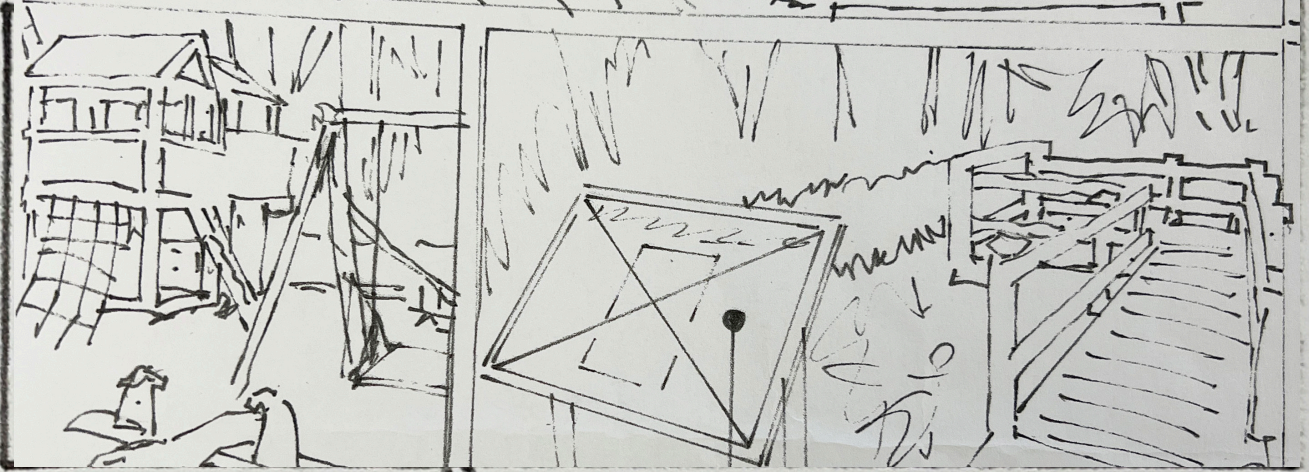

A PROPOSAL: NEW PANELS PROMOTING RIVERLANDS

Concepts and copy suggestions following established format.

BUS SHELTER (88x60cm)

Stroll along the winding banks of the River Alne or just sit on a bench and relax. Well worth a look is the Wildlife Nature Pond. Children will love the exciting main Climbing Frame as will any toddlers in the specially made Enclosed Play Area. Adults can keep an eye on things by sitting alongside on the new 4 Seater Trestle Tables. And, if the weather suits, make a day of it with a picnic there.

STYLERS WAY (Size to be determined)

- River and Woodland Walks
- Childrens Climbing Frame
- Toddlers Enclosed Play Area
- Picnic Area with Seating
- Wildlife Nature Pond

BUS SHELTER PANELS

To cover 1 glazed window leaving other end clear to allow passengers to view oncoming transport...Suggest 1 each side attached to glazing (To be confirmed)

STYLERS WAY PANELS (Suggest no larger than A4)

Attached to facing walls as previous

Arrow pointer to be added and text to be changed to bullet points dependent on final size

HENLEY HERITAGE TRAIL

RIVERLANDS